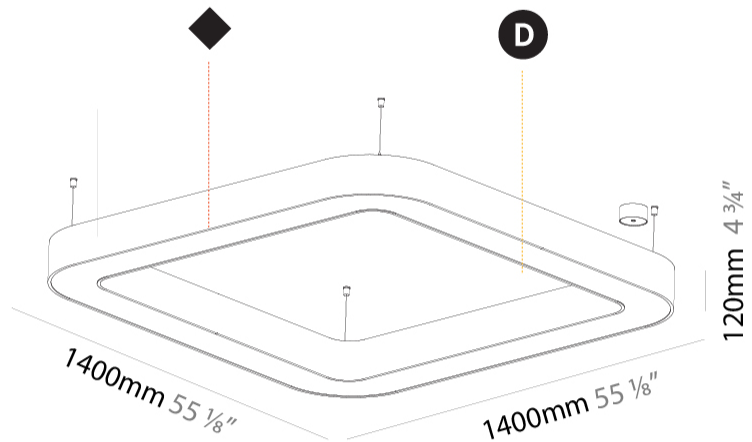

GENERAL

Series: Glorious
Subseries: Glorious Quantum
Brand: Prolicht
Division: Architectural
Mounting Type: Suspension
Mounting Location: Ceiling
Subcategory: Ambient

PHYSICAL

Shape: Square
Length (mm): 1400
Length (in): 55 1/8
Width (mm): 1400
Width (in): 55 1/8
Height (mm): 120
Height (in): 4 3/4
Max. Overall Height (mm): 2120
Max. Overall Height (in): 83 7/16
Light Distribution: Direct
Weight (kg): 17.644
Weight (lbs): 38.82
Diffuser: PMMA - Opal or Micro-Prism
Fixture Finish: SSR / BKV / CWI / CRY / HAB / LAG / UFT / ITA / RUA / RUR / MIC / FTG / MYG / TWT / LOD / PUS / FRO / FUP / KIA / POP / BLS / SPG / MEY / GOH / GUM / CHC / COM / ABZ / JAG / OBR / MOS / ROR
Fixture Material: Aluminum

ELECTRICAL

Lamp Type: LED (Zhaga Standard)
Input Wattage (W): 80
Total Output Wattage (W): 64 / 51.2 (3500K)
Dimming: Non-Dimming / Phase Dimming (120Vac only) / 0-10V Dimming
Driver Included: Yes
Driver Location: Integrated
Driver Type: Constant Current - 120 / 277Vac
Driver Class: Class 2
Input Voltage (V): 120 - 277
Constant Current (MA): 350 / 800 (3500K)

LED

Color Temperature (°K): 3000 / 3500 / 4000
Max. Delivered Lumen (lm): 7380 / 7644 / 7800
CRI: >80 CRI
Efficiency (%): 0.65
Lamp Life (hrs): 50000

OPTICAL

RATINGS AND CERTIFICATIONS

Certified By: Certified for North American Standards
IP rating: IP20