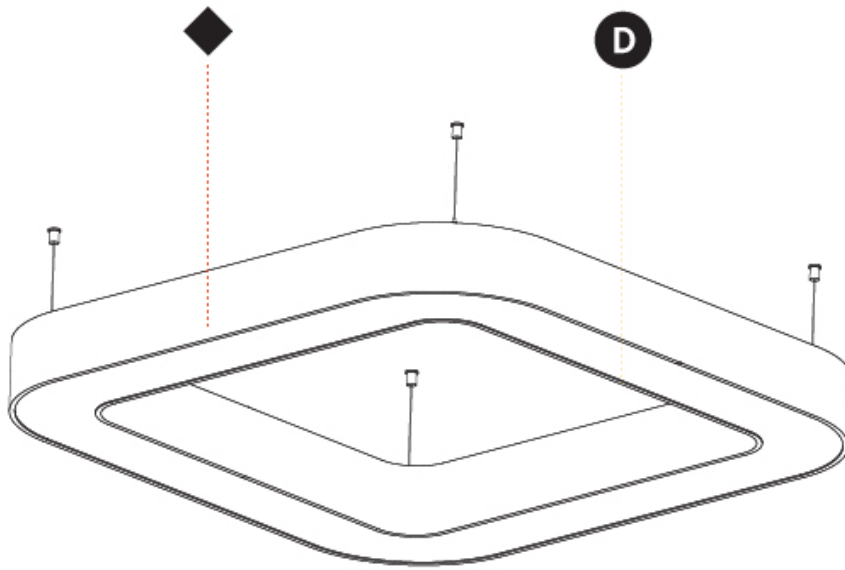

GLORIOUS QUANTUM SUSPENSION

A30215-

PROJECT _____

TYPE _____

SPECIFIER _____

QUANTITY _____

DATE _____